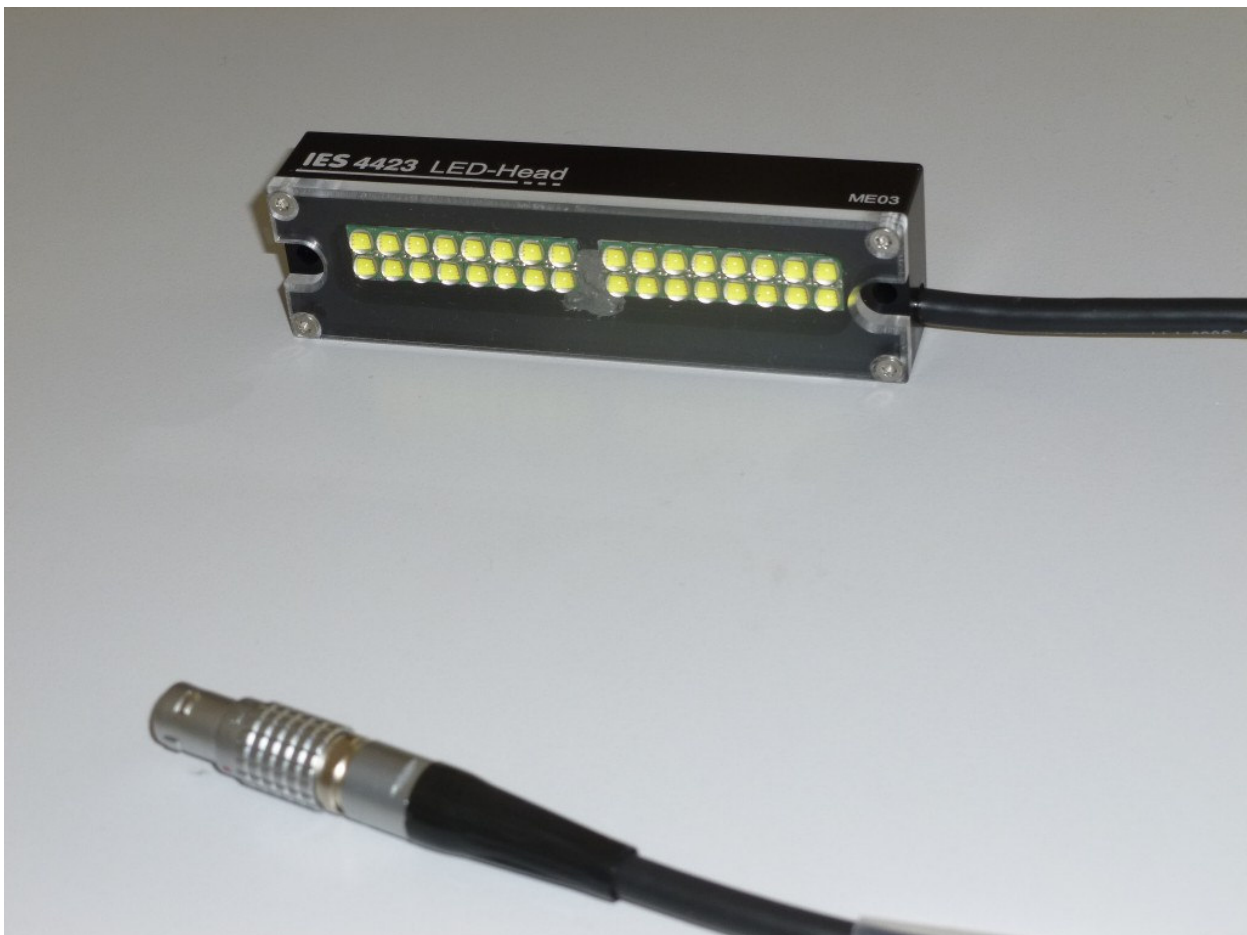

# IES 4423 LED Head

## PRELIMINARY SHORTFORM DATA

Modular LED Head for high speed video.

- ☺ **24000 lm**
- ☺ **Wide angle**
- ☺ **Modular design for building Arrays**
- ☺ **Dimensions 106 x 34 x 16 mm<sup>3</sup>**
- ☺ **Lilon LED Supply/Controller available**

## Specifications

Metrics	
Dimensions	106 x 34 x 16 mm <sup>3</sup>
Weight	0.13 kg

Environment	
Temperature range	0 ... 50°C
Acceleration	200 g

Electrical Interface	
Lemosa FGG.1B.306	

Illumination Parameters	
Illumination angle	120° (standard, others on request)